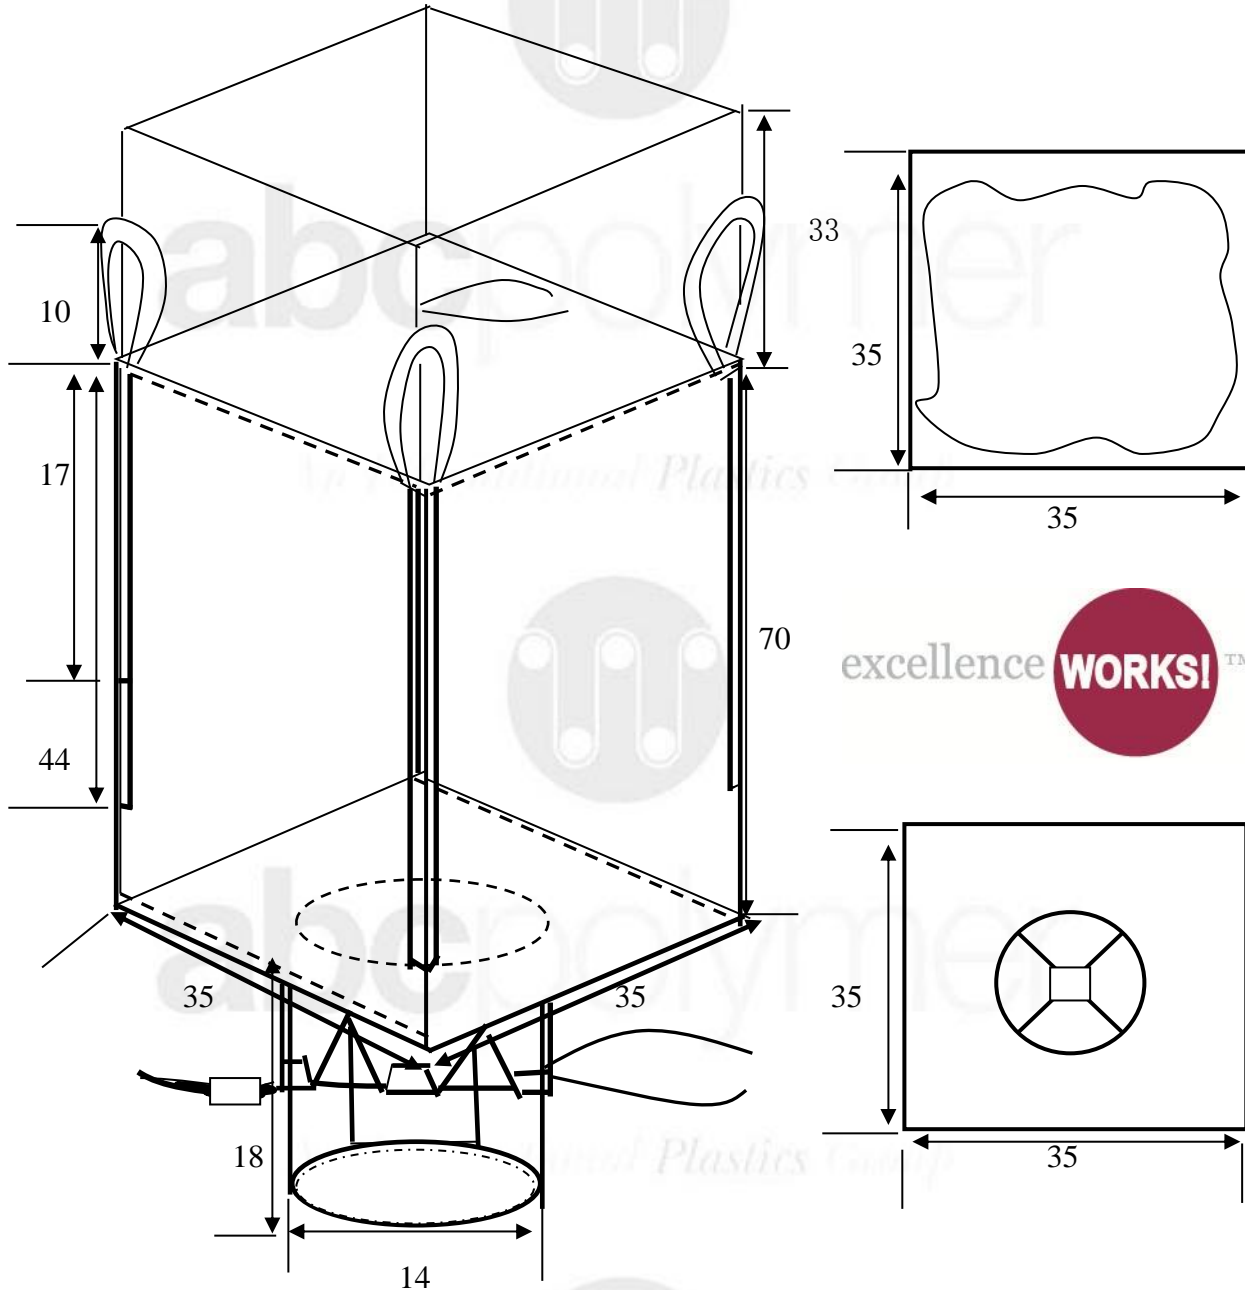

Model: ABC70DS 35" x 35" x 70" (U-Panel)

Description

1.Size / SWL / S.F.	35" x 35" x 70" / 3000 lbs. / 5:1	6.Printing:	No.
2.PP Fabric	6.5oz Coated UV Treated Fabric	7.Doc Pouch	Yes
3.Top	Duffel Top, 1/2" Tie	8.PE Liner:	No.
4.Bottom	14"D x 18"L, 1/2" Tie, Star Closure	9.Dust Proof:	Yes
5.Lifting Belt	vertically sewn Lifting Belt Loops height: 10" Sewing down: 17" & 44"		